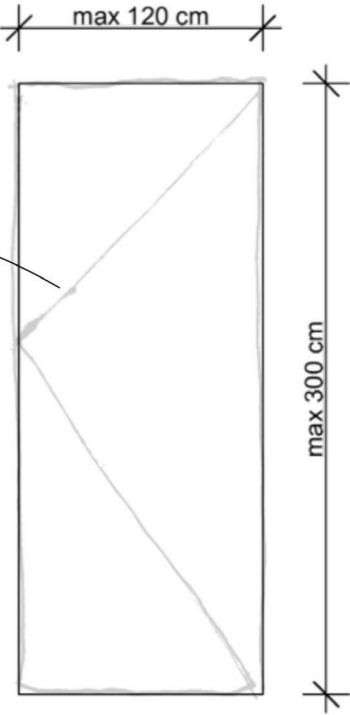

we customize
not only the design,
but also shapes of the panel

Technical Specifications:

Catalog number P_BEGINNING
Weight ok. 35kg

Qualities

Series Wall panels